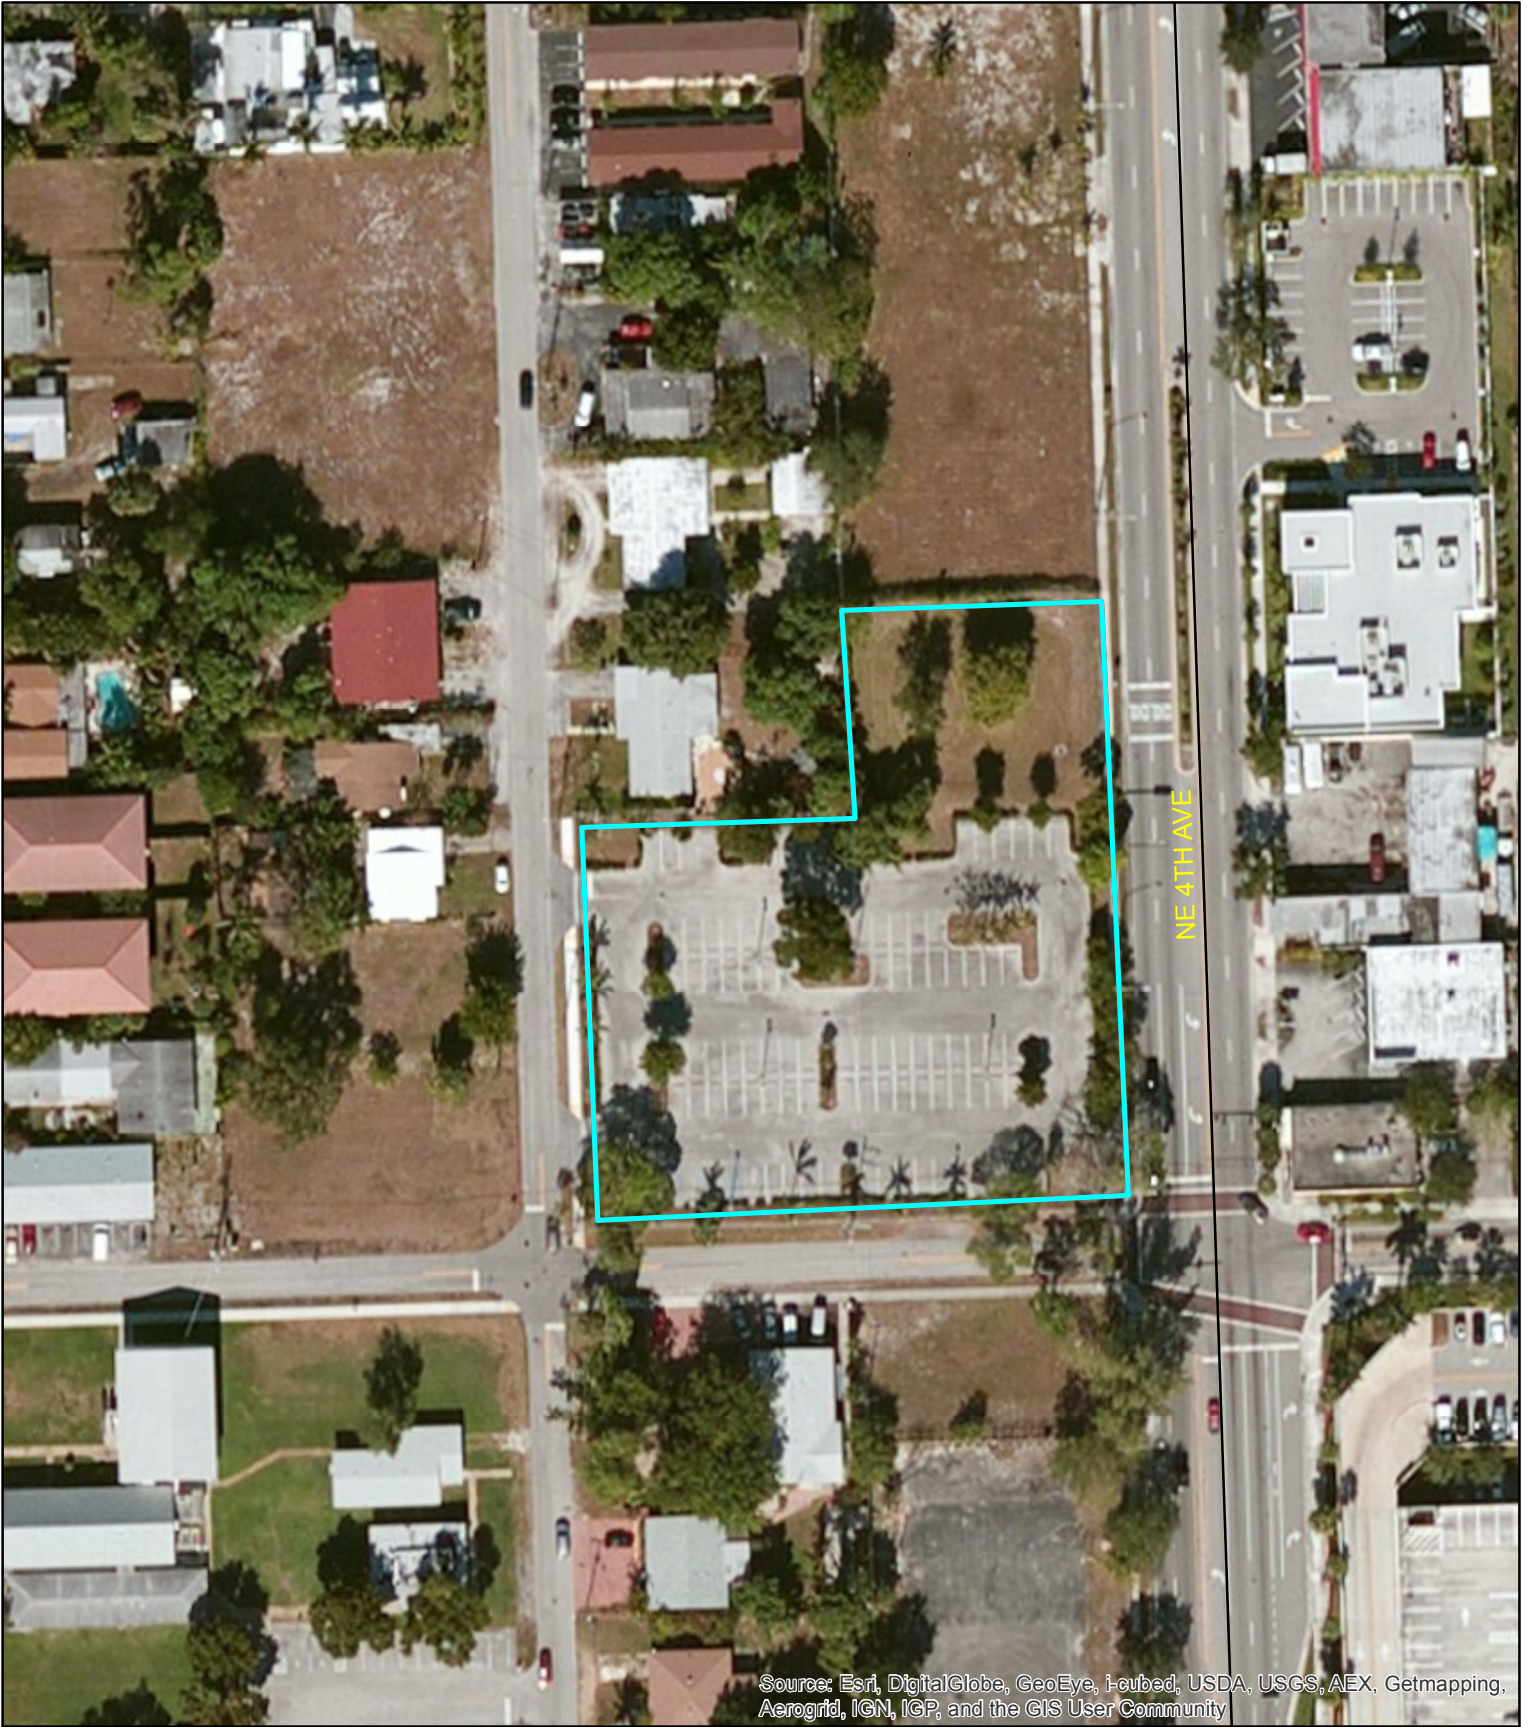

North Side Elementary School Parking Lot

Source: Esri, DigitalGlobe, GeoEye, i-cubed, USDA, USGS, AEX, Getmapping, Aerogrid, IGN, IGP, and the GIS User Community

NW Corner of NE 4th Avenue and NE 11th Street, Fort Lauderdale
1.48 ACRES